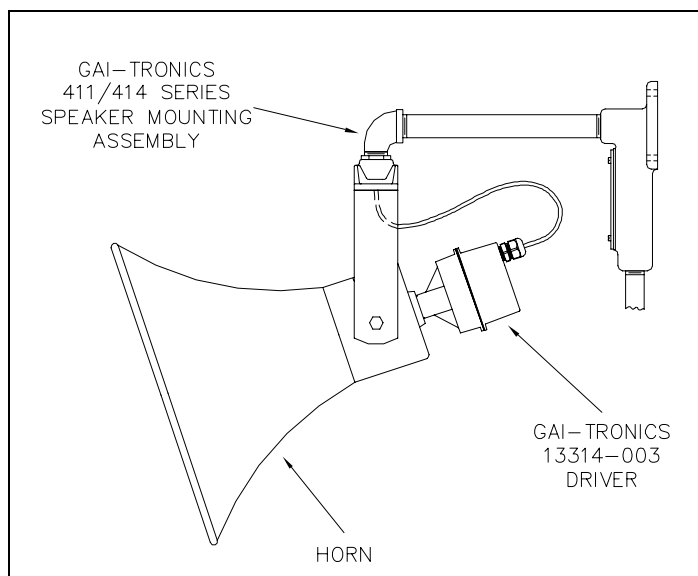

## General Information

This data sheet applies to the Model 13314-003 70-Volt 30-Watt Horn Driver. A typical installation of the Model 13314-003 Driver, with associated horn and mounting assembly, is shown in Figure 1. The recommended mounting height for the driver is 9 feet (2.7 meters) from the floor. Refer to the following chart to verify that the horn is paired with the correct speaker mounting assembly.

Horn Series	Speaker Mounting Assembly
13302	411A
13304	411A
13305	411A
13306	414-002
13309	411A
13340	411A

Figure 1. Typical Installation