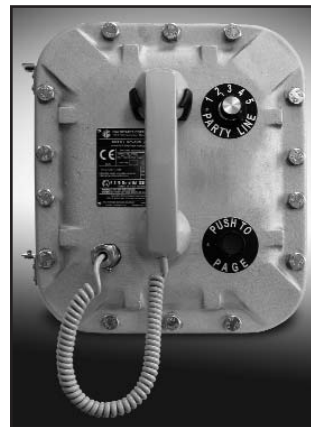

Hazardous Area Stations

For Division 1 / Zone 1 Areas

Features

- **Explosionproof housing**
- **Intrinsically-safe handset**
- **Indoor and outdoor models available**
- **Hazardous area approvals - Listed to CSA, IEC, and ATEX standards***
- **Modular design reduces spare part investment**
- **Noise-cancelling microphone**
- **Durable housing**
- **Hearing aid compatible handset**
- **Minimal maintenance**
- **Powerful 12 watt or 30 watt amplifier***

GAI-Tronics hazardous area Page/Party® Stations are designed for Division 1 and Zone 1 classified areas where all-paging and common-talking are required. Three types of stations are available: speaker amplifier stations, single-party stations, and multi-party stations.

The integral speaker amplifier can power remote speakers or driver and horn units. The units are gasketed for extra protection against dust and moisture.

Each Indoor and Outdoor Handset Station includes a front panel pushbutton for all-paging; a durable 6-foot PVC coil cord; a noise-cancelling microphone for reduced transmission of background noise; and sidetone circuitry to reduce amplification of the user's voice into the earpiece. An electrical safety barrier is mounted inside the housing to provide intrinsically-safe connections to the handset. Multi-party stations include a durable rotary switch for party line selection.

For Page/Party® specifications please visit our website at www.gai-tronics.com

* Dependent on Model.