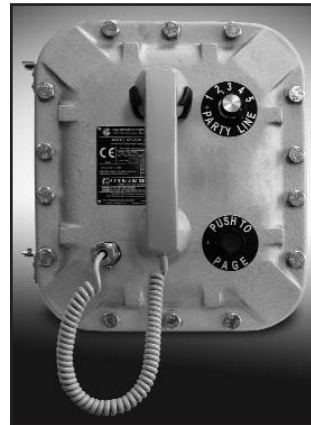

Hazardous Area Stations

For Division 1 / Zone 1 Areas

Features

- **Explosionproof housing**
- **Intrinsically-safe handset**
- **Indoor and outdoor models available**
- **Hazardous area approvals - Listed to CSA, IEC, and ATEX standards***
- **Modular design reduces spare part investment**
- **Noise-cancelling microphone**
- **Durable housing**
- **Hearing aid compatible handset**
- **Minimal maintenance**
- **Powerful 12 watt or 30 watt amplifier***

GAI-Tronics hazardous area Page/Party® Stations are designed for Division 1 and Zone 1 classified areas where all-paging and common-talking are required. Three types of stations are available: speaker amplifier stations, single-party stations, and multi-party stations.

The integral speaker amplifier can power remote speakers or driver and horn units. The units are gasketed for extra protection against dust and moisture.

Each Indoor and Outdoor Handset Station includes a front panel pushbutton for all-paging; a durable 6-foot PVC coil cord; a noise-cancelling microphone for reduced transmission of background noise; and sidetone circuitry to reduce amplification of the user's voice into the earpiece. An electrical safety barrier is mounted inside the housing to provide intrinsically-safe connections to the handset. Multi-party stations include a durable rotary switch for party line selection.

For Page/Party® specifications please visit our website at www.gai-tronics.com

* Dependent on Model.